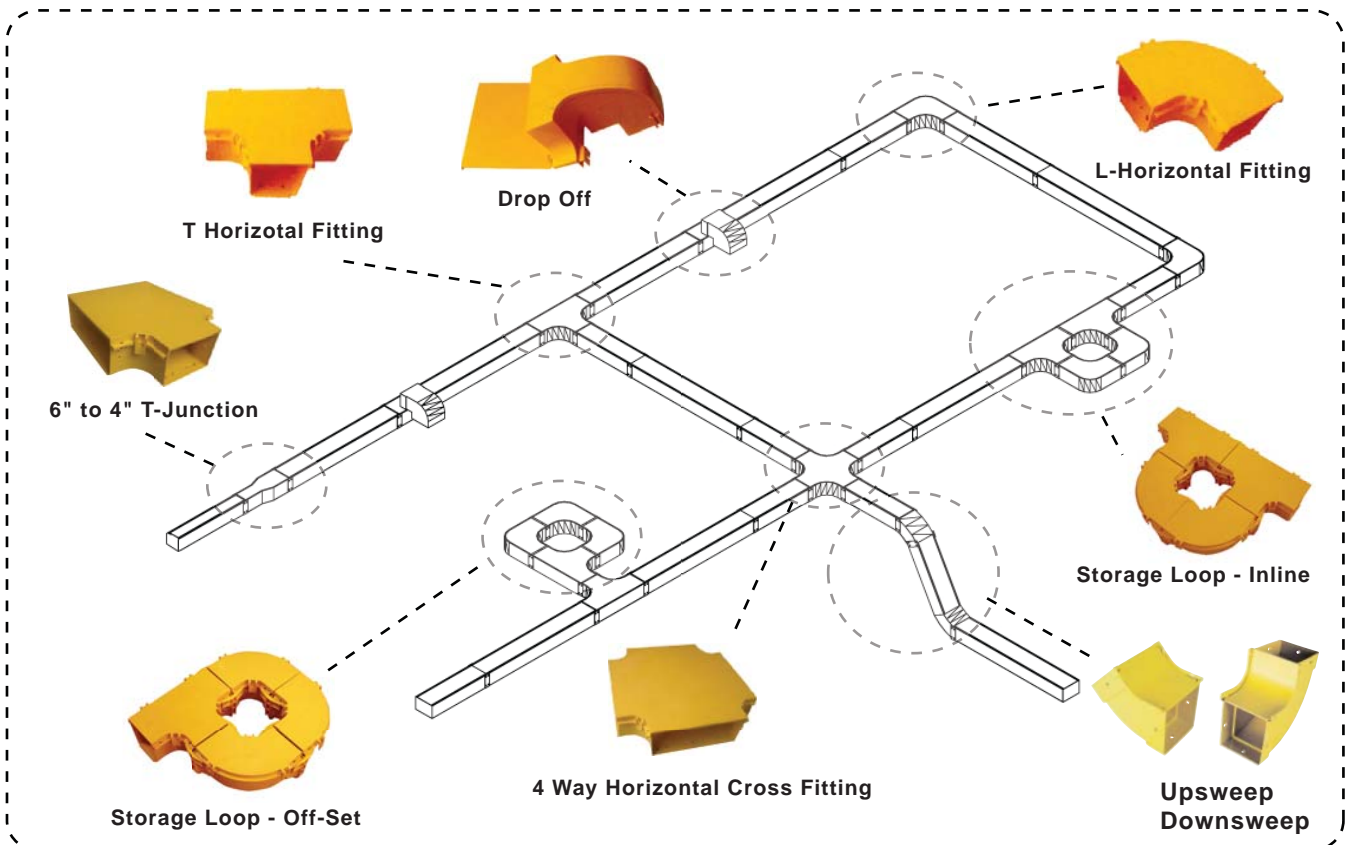

Opti-DUCT™

Cable Management System

Litech®

www.litech.cc

Opti-DUCT cable management system features innovative solutions for fiber optic cable and patchcords cabling between optical distribution frames and equipment racks in data centers and equipment rooms. Opti-Duct systems features a snap-fit and modular systems to provide quick installation, easy access, and flexibility for moves, adds, changes of fiber optic cabling.

FEATURES:

- Ease of installation
- All component ensure minimal bending radius of fiber
- Complete range of components available such as tee, elbows, junctions, adapters & etc
- All components are comes with cover for additional cable protection
- Snap-on features provides easy access for future cabling revision
- Complete range of fittings and brackets provide flexible for installation on ladder, equipment rack, walls or ceiling.
- Flame-retardant material (UL94-0)

SYSTEM OVERVIEW:

4" Components

<p>Trumpet Attachment</p> 	<p>Hoop</p> 	<p>Coupler</p> 	<p>Channel & Cover</p> 		
LTOC-CT-210	LTOC-HP-204	LTOC-CP-204	Complete Set	LTOC-CC-202	LTOC-CC-203
<p>Drop Off</p> 					
Complete Set	LTOC-DO-415	LTOC-DO-413	LTOC-DO-416		
<p>T Horizontal Fitting</p> 			<p>L Horizontal Fitting</p> 		
Complete Set	LTOC-TH-206	LTOC-TH-205	Complete Set	LTOC-LH-2012	LTOC-LH-211
<p>45° Downsweep</p> 		<p>45° Upsweep</p> 		<p>End Cap</p> 	
LTOC-45D-208	LTOC-45D-221	LTOC-45U-207	LTOC-45U-221	LTOC-EC-214	LTOC-EC-216
<p>L-Bracket</p> 		<p>Inline Storage Loop</p> 		<p>Off-Set Storage Loop</p> 	
LTOC-LB-213	LTOC-STL-4IL	LTOC-STL-4OFF			