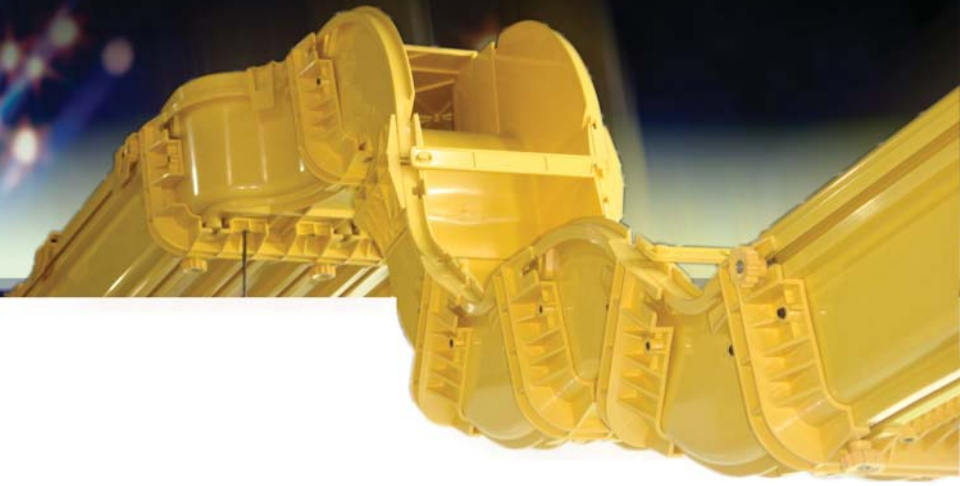

Opti-DUCT™

Cable Management System

Litech®

www.litech.cc

Opti-DUCT cable management system features innovative solutions for fiber optic cable and patchcords cabling between optical distribution frames and equipment racks in data centers and equipment rooms. Opti-Duct systems features a snap-fit and modular systems to provide quick installation, easy access, and flexibility for moves, adds, changes of fiber optic cabling.

FEATURES:

- Ease of installation
- All component ensure minimal bending radius of fiber
- Complete range of components available such as tee, elbows, junctions, adapters & etc
- All components are comes with cover for additional cable protection
- Snap-on features provides easy access for future cabling revision
- Complete range of fittings and brackets provide flexible for installation on ladder, equipment rack, walls or ceiling.
- Flame-retardant material (UL94-0)

SYSTEM OVERVIEW:

4" Components

<p>Trumpet Attachment</p> 	<p>Hoop</p> 	<p>Coupler</p> 	<p>Channel & Cover</p> 		
LTOC-CT-210	LTOC-HP-204	LTOC-CP-204	Complete Set	LTOC-CC-202	LTOC-CC-203
<p>Drop Off</p> 					
Complete Set	LTOC-DO-415	LTOC-DO-413	LTOC-DO-416		
<p>T Horizontal Fitting</p> 			<p>L Horizontal Fitting</p> 		
Complete Set	LTOC-TH-206	LTOC-TH-205	Complete Set	LTOC-LH-2012	LTOC-LH-211
<p>45° Downsweep</p> 		<p>45° Upsweep</p> 		<p>End Cap</p> 	
LTOC-45D-208	LTOC-45D-221	LTOC-45U-207	LTOC-45U-221	LTOC-EC-214	LTOC-EC-216
<p>L-Bracket</p> 		<p>Inline Storage Loop</p> 		<p>Off-Set Storage Loop</p> 	
LTOC-LB-213	LTOC-STL-4IL	LTOC-STL-4OFF			