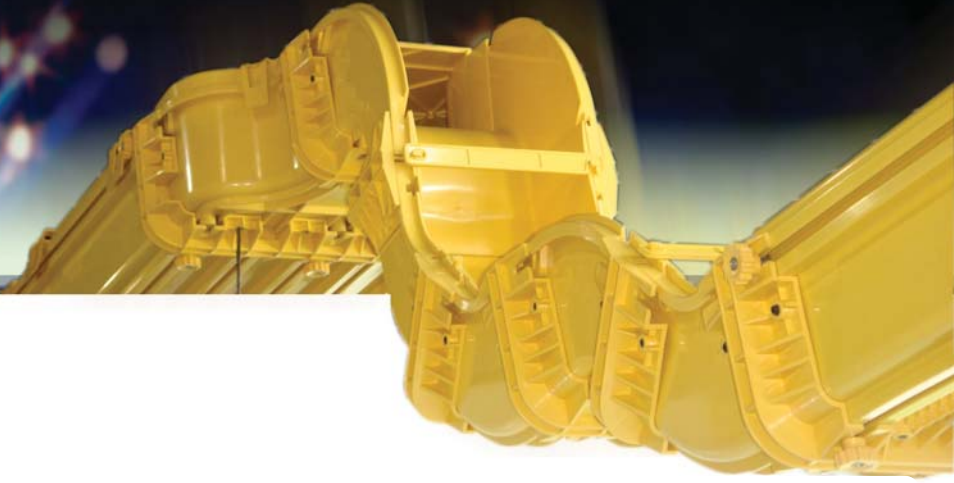

FEATURES:

- Ease of installation
- All component ensure minimal bending radius of fiber
- Complete range of components available such as tee, elbows, junctions, adapters & etc
- All components are comes with cover for additional cable protection
- Snap-on features provides easy access for future cabling revision
- Complete range of fittings and brackets provide flexible for installation on ladder, equipment rack, walls or ceiling.
- Flame-retardant material (UL94-0)

SYSTEM OVERVIEW:

4" Components

<p>Trumpet Attachment</p> 	<p>Hoop</p> 	<p>Coupler</p> 	<p>Channel & Cover</p> 		
LTOC-CT-210	LTOC-HP-204	LTOC-CP-204	Complete Set	LTOC-CC-202	LTOC-CC-203
<p>Drop Off</p> 					
Complete Set	LTOC-DO-415	LTOC-DO-413	LTOC-DO-416		
<p>T Horizontal Fitting</p> 			<p>L Horizontal Fitting</p> 		
Complete Set	LTOC-TH-206	LTOC-TH-205	Complete Set	LTOC-LH-2012	LTOC-LH-211
<p>45° Downsweep</p> 		<p>45° Upsweep</p> 		<p>End Cap</p> 	
LTOC-45D-208	LTOC-45D-221	LTOC-45U-207	LTOC-45U-221	LTOC-EC-214	LTOC-EC-216
<p>L-Bracket</p> 		<p>Inline Storage Loop</p> 		<p>Off-Set Storage Loop</p> 	
LTOC-LB-213	LTOC-STL-4IL	LTOC-STL-4OFF			

6" Components

<p>Trumpet Attachment</p>  <p>LTOC-CT-310</p>	<p>Hoop</p>  <p>LTOC-HP-304</p>	<p>Coupler</p>  <p>LTOC-CP-316</p>	<p>Channel & Cover</p>  <p>Complete Set LTOC-CC-302 LTOC-CC-319</p>	
<p>4 Way Horizontal Cross Fitting</p>  <p>Complete Set LTOC-4WC-328 LTOC-4WC-327</p>		<p>6" to 4" T-Junction</p>  <p>Complete Set LTOC-64T-313 LTOC-64T-320</p>		
<p>T Horizontal Fitting</p>  <p>Complete Set LTOC-TH-314 LTOC-TH-317</p>		<p>L Horizontal Fitting</p>  <p>Complete Set LTOC-LH-318 LTOC-LH-315</p>		
<p>Breakout</p>  <p>LTOC-BK-308</p>	<p>45° Downsweep</p>  <p>LTOC-45D-306 LTOC-45D-336</p>		<p>45° Upsweep</p>  <p>LTOC-45U-307 LTOC-45UD-336</p>	
<p>End Cap</p>  <p>LTOC-EC-322 LTOC-EC-325</p>		<p>L-Bracket</p>  <p>LTOC-LB-323</p>	<p>Inline Storage Loop</p>  <p>LTOC-STL-6IL</p> <p>Off-Set Storage Loop</p>  <p>LTOC-STL-6OFF</p>	