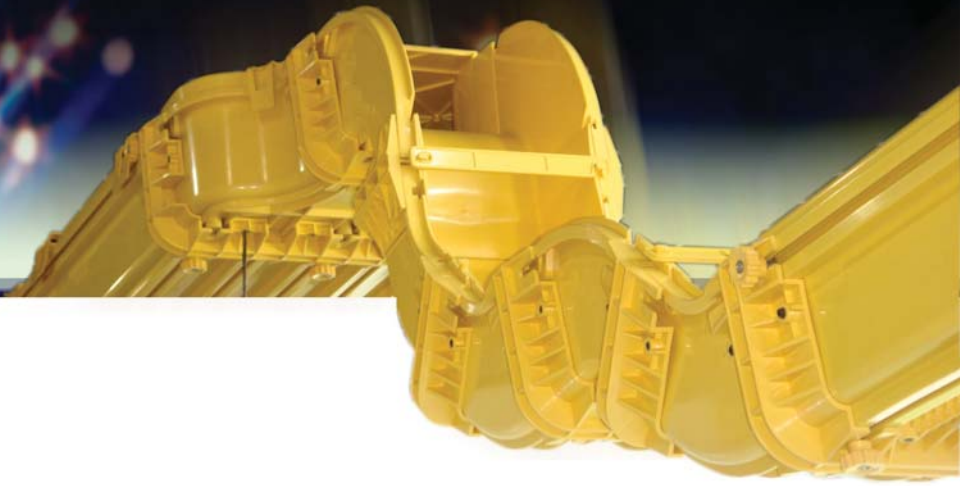

Opti-DUCT™

Cable Management System

Litech®

www.litech.cc

Opti-DUCT cable management system features innovative solutions for fiber optic cable and patchcords cabling between optical distribution frames and equipment racks in data centers and equipment rooms. Opti-Duct systems features a snap-fit and modular systems to provide quick installation, easy access, and flexibility for moves, adds, changes of fiber optic cabling.

FEATURES:

- Ease of installation
- All component ensure minimal bending radius of fiber
- Complete range of components available such as tee, elbows, junctions, adapters & etc
- All components are comes with cover for additional cable protection
- Snap-on features provides easy access for future cabling revision
- Complete range of fittings and brackets provide flexible for installation on ladder, equipment rack, walls or ceiling.
- Flame-retardant material (UL94-0)

SYSTEM OVERVIEW:

4" Components

<p>Trumpet Attachment</p> 	<p>Hoop</p> 	<p>Coupler</p> 	<p>Channel & Cover</p> 		
LTOC-CT-210	LTOC-HP-204	LTOC-CP-204	Complete Set	LTOC-CC-202	LTOC-CC-203
<p>Drop Off</p> 					
Complete Set	LTOC-DO-415	LTOC-DO-413	LTOC-DO-416		
<p>T Horizontal Fitting</p> 			<p>L Horizontal Fitting</p> 		
Complete Set	LTOC-TH-206	LTOC-TH-205	Complete Set	LTOC-LH-2012	LTOC-LH-211
<p>45° Downsweep</p> 		<p>45° Upsweep</p> 		<p>End Cap</p> 	
LTOC-45D-208	LTOC-45D-221	LTOC-45U-207	LTOC-45U-221	LTOC-EC-214	LTOC-EC-216
<p>L-Bracket</p> 		<p>Inline Storage Loop</p> 		<p>Off-Set Storage Loop</p> 	
LTOC-LB-213	LTOC-STL-4IL	LTOC-STL-4OFF			