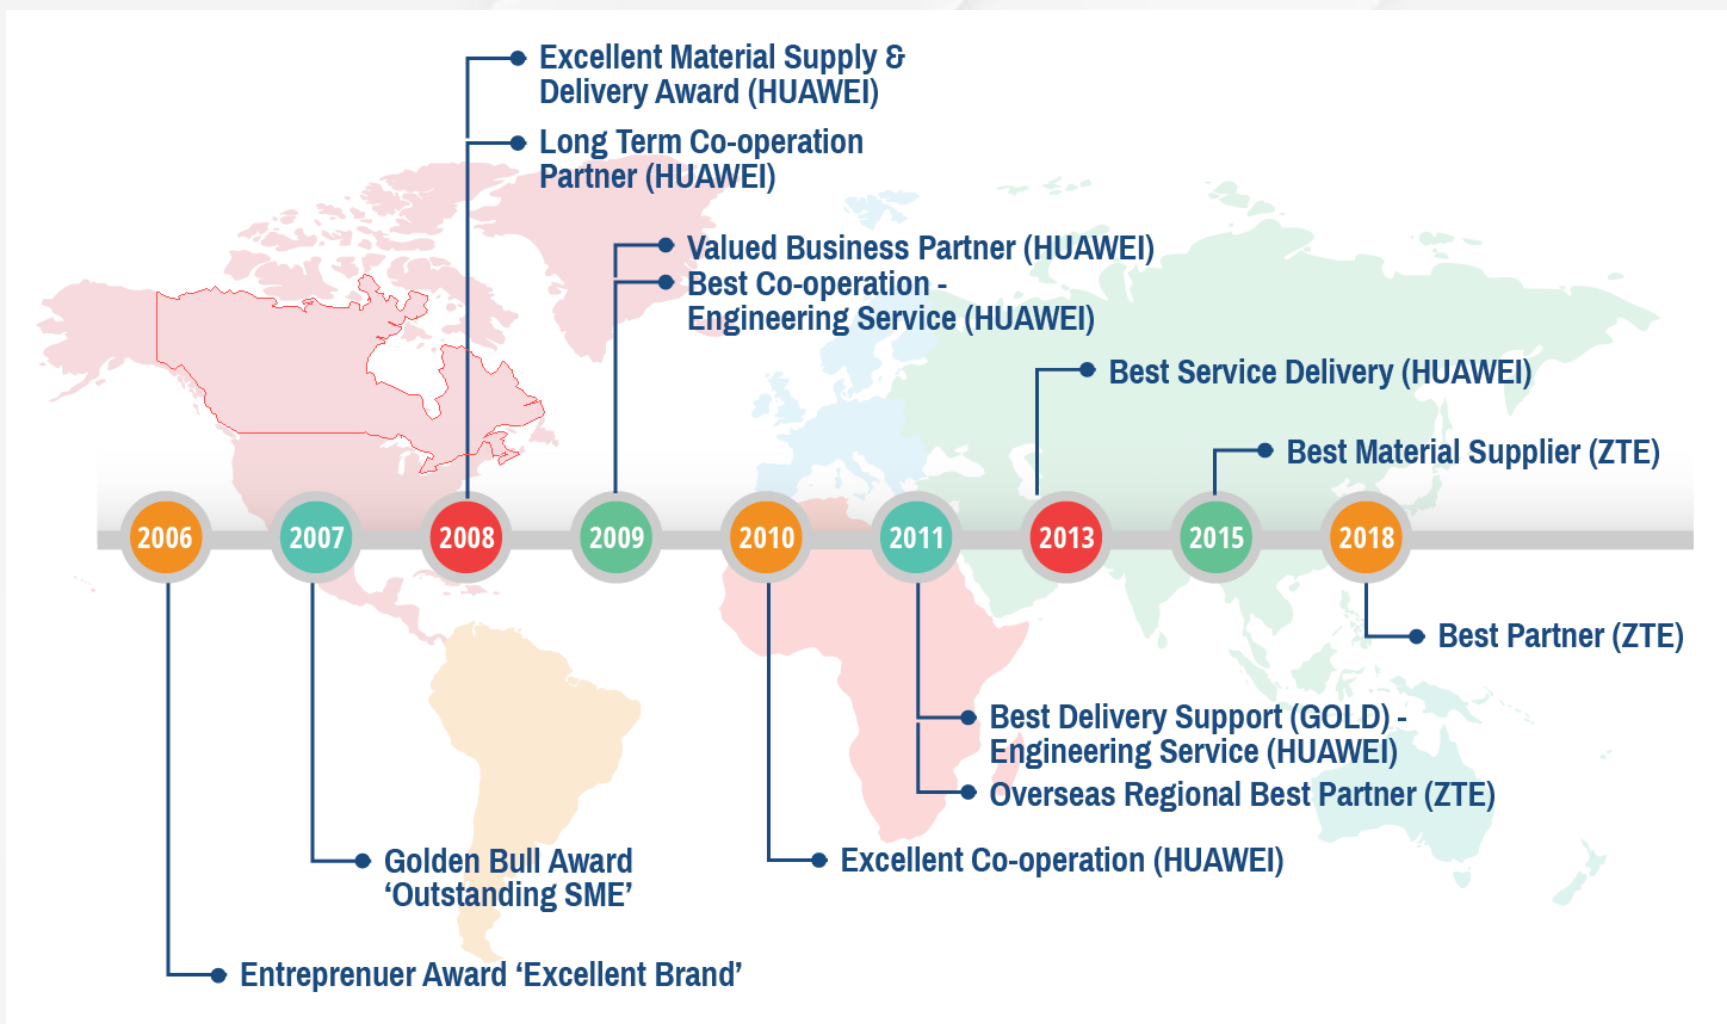

INDONESIA

- PT Advancednet Indonesia

THAILAND

- Litech Thailand Ltd

PHILIPPINES

- Advancednet Philippines Inc.

MYANMAR

- Litech Myanmar International Company

PAKISTAN

- Litech Pakistan Pvt. Ltd.

HIGHLIGHTS OF THE COMPANY

- Total workforce above 400 people spread across 6 countries (Malaysia, China, Indonesia, Thailand, Philippines and Myanmar)
- Production Base in 3 Countries (Malaysia, China and Indonesia)
- 10 Product Categories offering more than 10,000 different product
- Strong manufacturing and designing team
- Inhouse Project Managers and site engineers